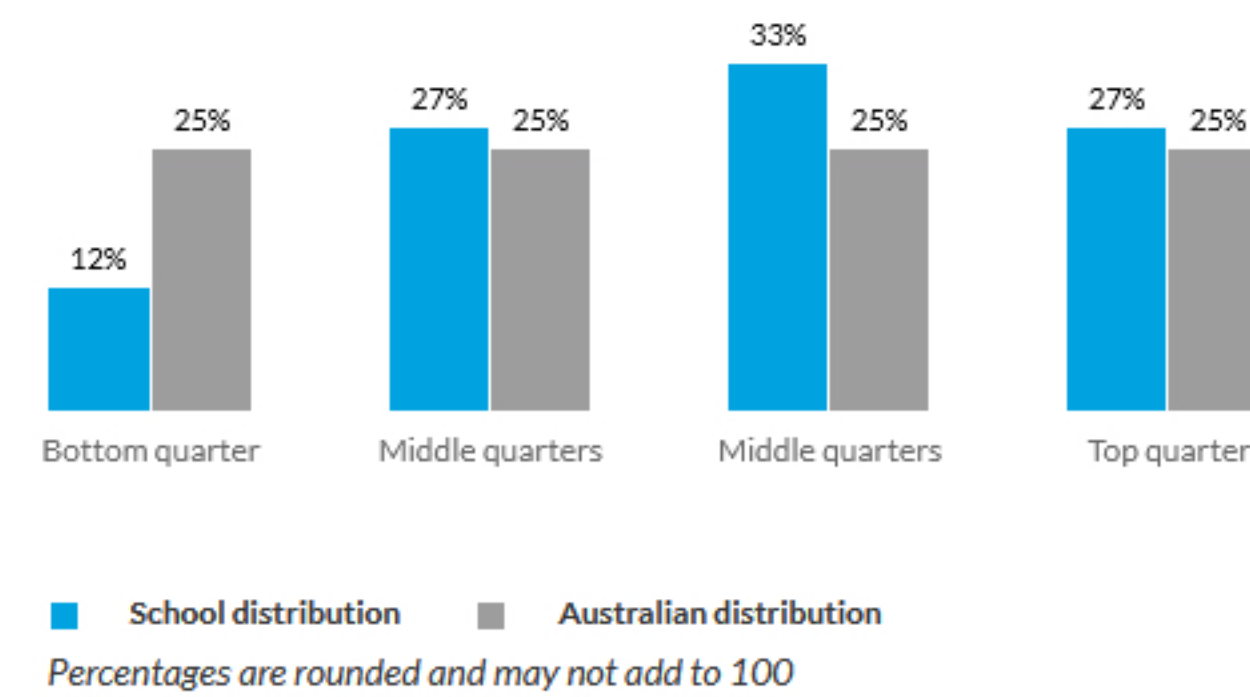

Distribution of Socio-Educational Advantage (SEA)

Students

Total enrolments: 3106

Full-time equivalent enrolments: 3105.4

- [Terms of use](#)
- [Data access program](#)
- [Privacy](#)
- [Accessibility](#)
- [Glossary](#)