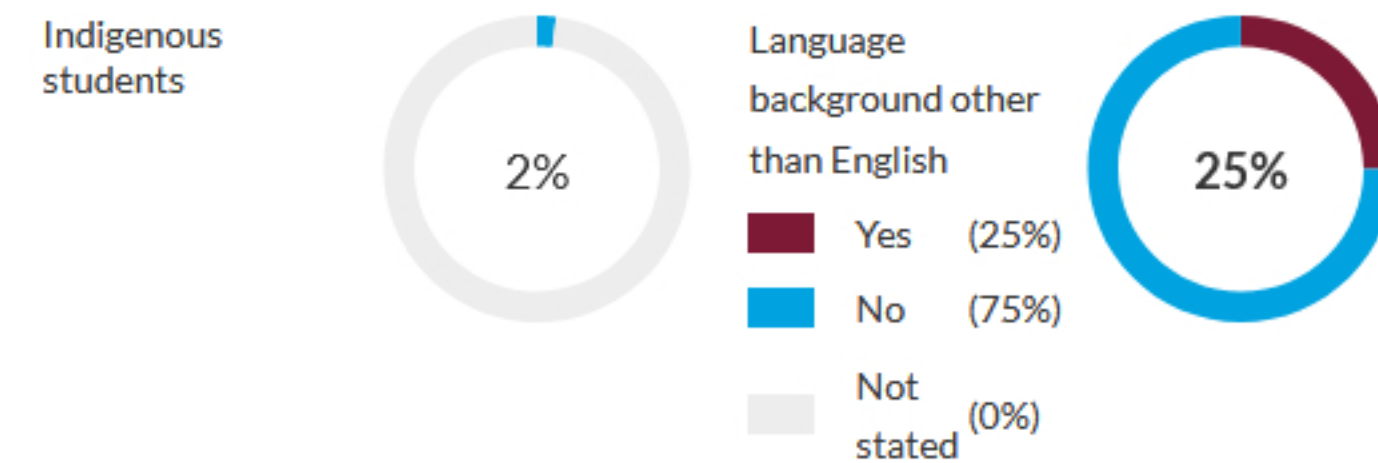

Distribution of Socio-Educational Advantage (SEA)

Students

Total enrolments: 3106

Full-time equivalent enrolments: 3105.4

- [Terms of use](#)
- [Data access program](#)
- [Privacy](#)
- [Accessibility](#)
- [Glossary](#)