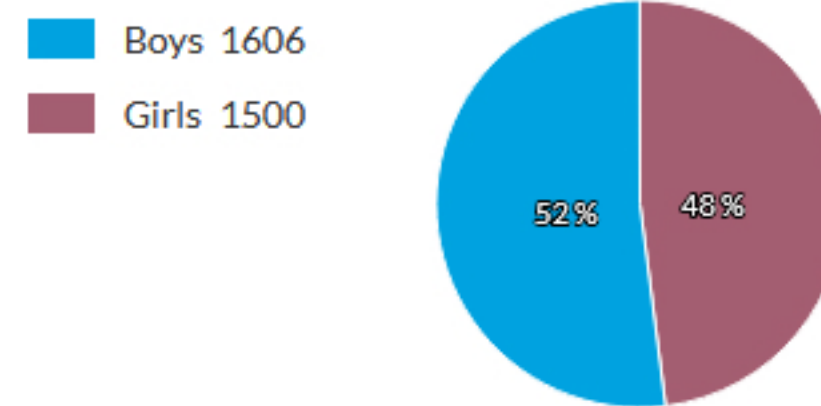

School links

- School website
 - Varsity College
- Sector, system or association website
 - Department of Education Queensland

Student background

Index of Community Socio-Educational Advantage (ICSEA)

School ICSEA value	1054
Average ICSEA value	1000
School ICSEA percentile	72

Distribution of Socio-Educational Advantage (SEA)

Students

Total enrolments: 3106

Full-time equivalent enrolments: 3105.4

- [Terms of use](#)
- [Data access program](#)
- [Privacy](#)
- [Accessibility](#)
- [Glossary](#)