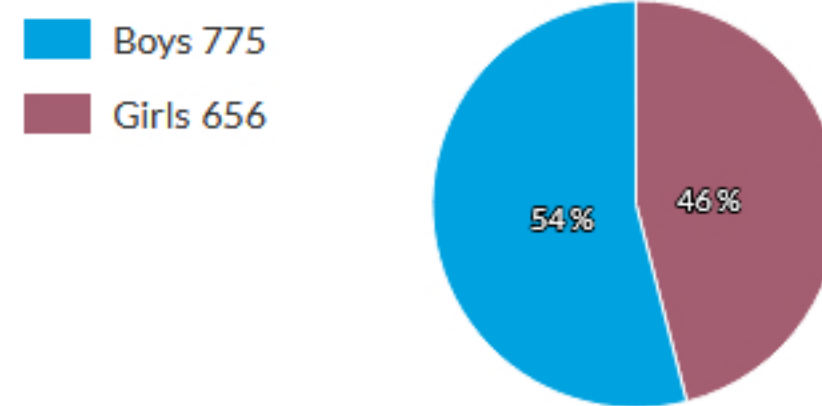

School ICSEA value	900
Average ICSEA value	1000
School ICSEA percentile	8

Distribution of Socio-Educational Advantage (SEA)

Percentages are rounded and may not add to 100

Students

Total enrolments: 1431

Full-time equivalent enrolments: 1430.8