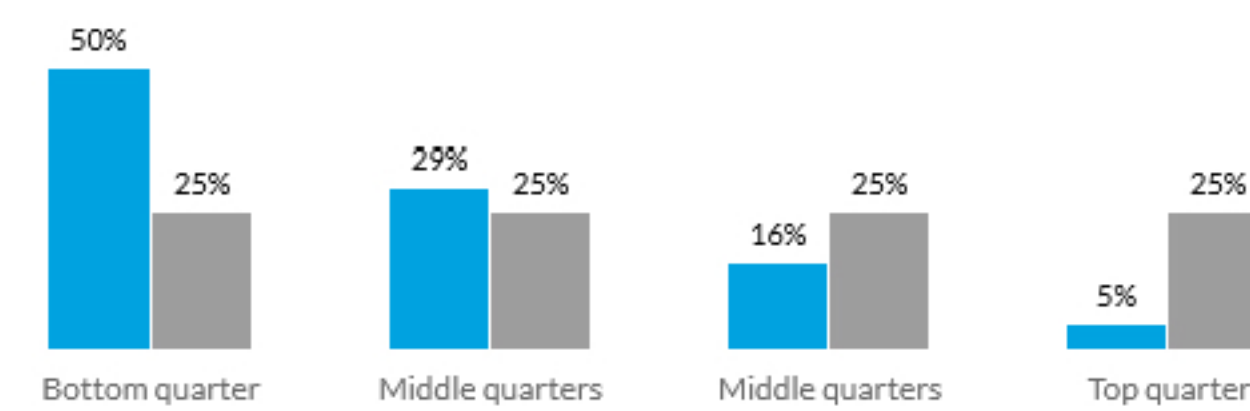

School ICSEA value	900
Average ICSEA value	1000
School ICSEA percentile	8

Distribution of Socio-Educational Advantage (SEA)

Percentages are rounded and may not add to 100

Students

Total enrolments: 1431

Full-time equivalent enrolments: 1430.8