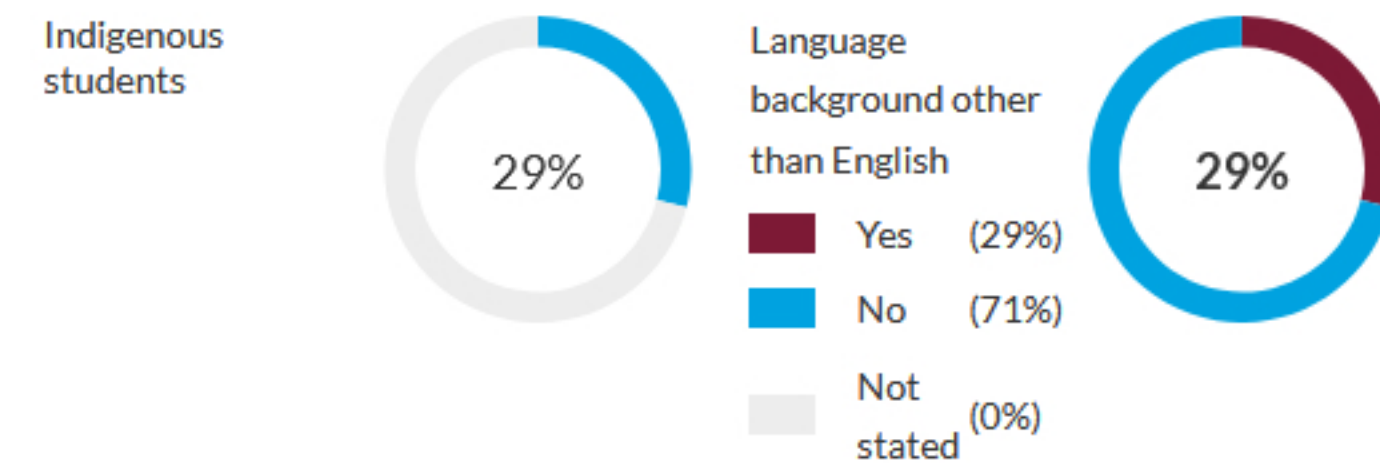

School ICSEA value	900
Average ICSEA value	1000
School ICSEA percentile	8

Distribution of Socio-Educational Advantage (SEA)

Percentages are rounded and may not add to 100

Students

Total enrolments: 1431

Full-time equivalent enrolments: 1430.8